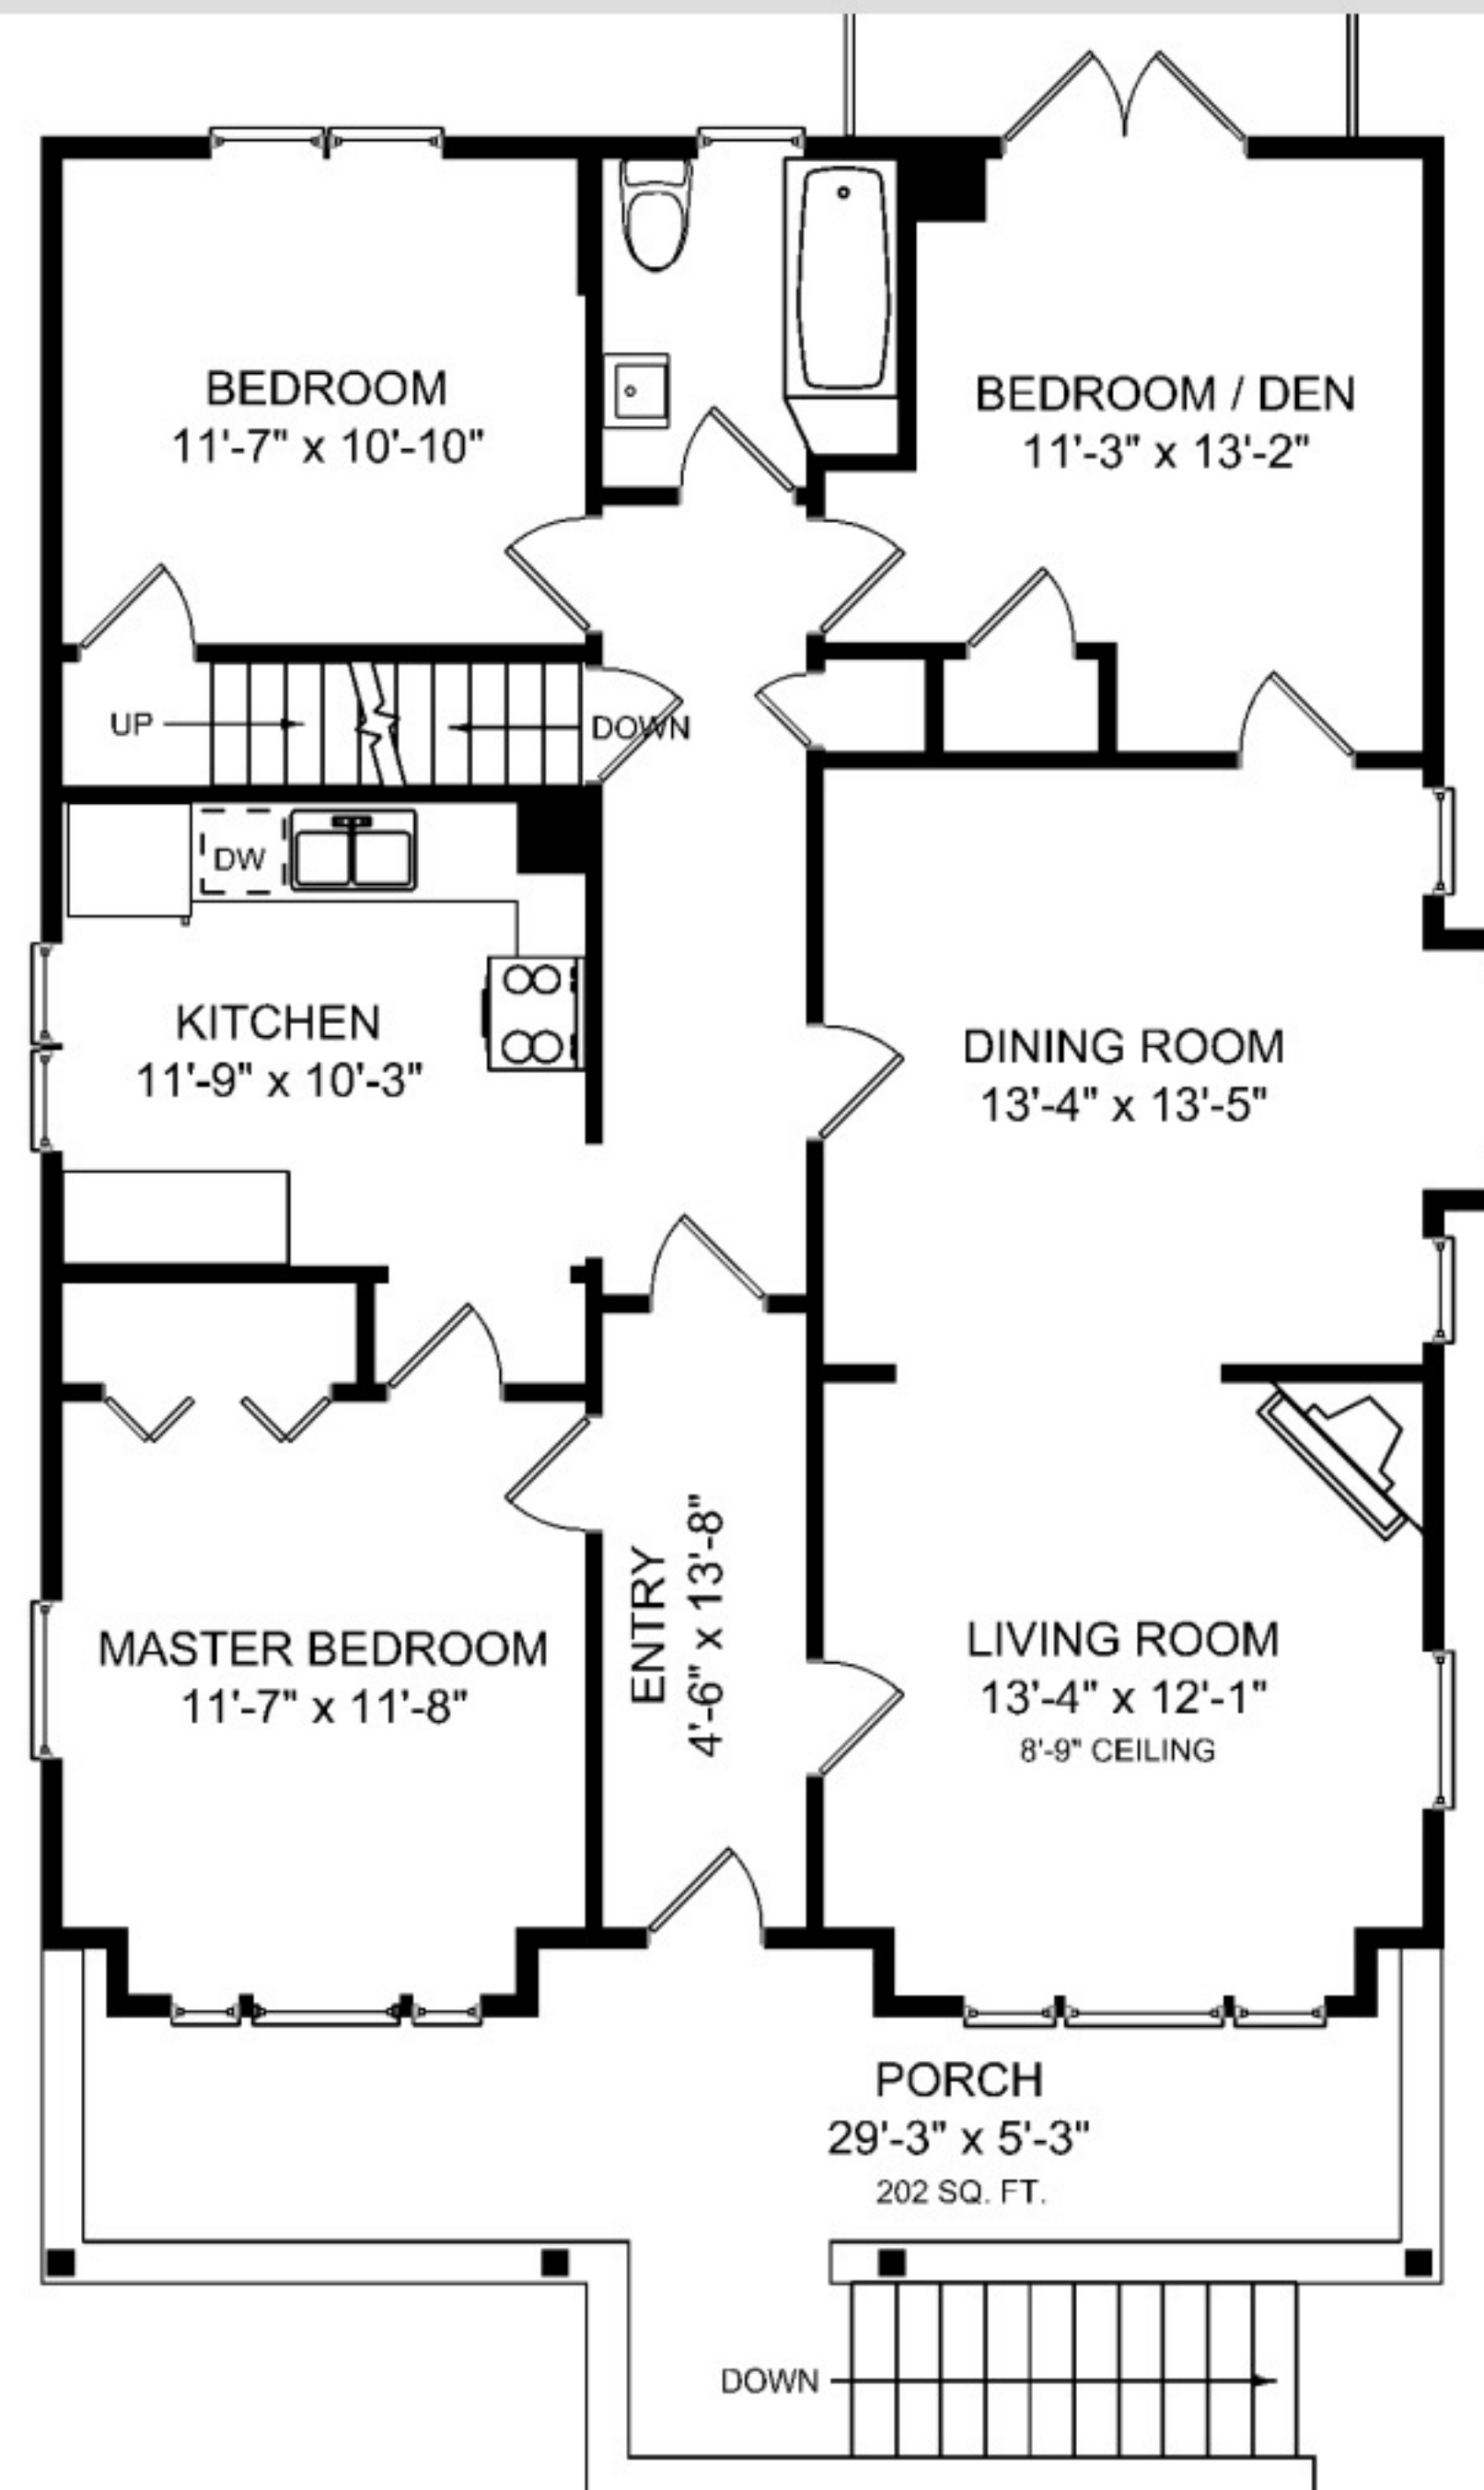

Layout

Show Info >>

Attic

Main Level

Lower Level

MAIN LEVEL
1302 FINISHED SQ.FT.

Figures, Calculations, and Representations are for indicative and promotional purpose only.¹

¹ All information displayed is believed to be accurate but is not guaranteed and should be independently verified.
VI Standard Real Estate Services Inc. will not be liable for any damages of any kind arising from the mis-use of this information.